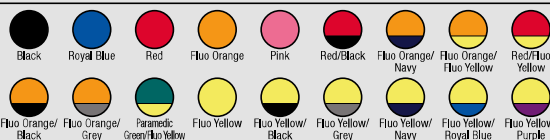

TOP
SELLER

S, M, L, XL, 2XL, 3XL